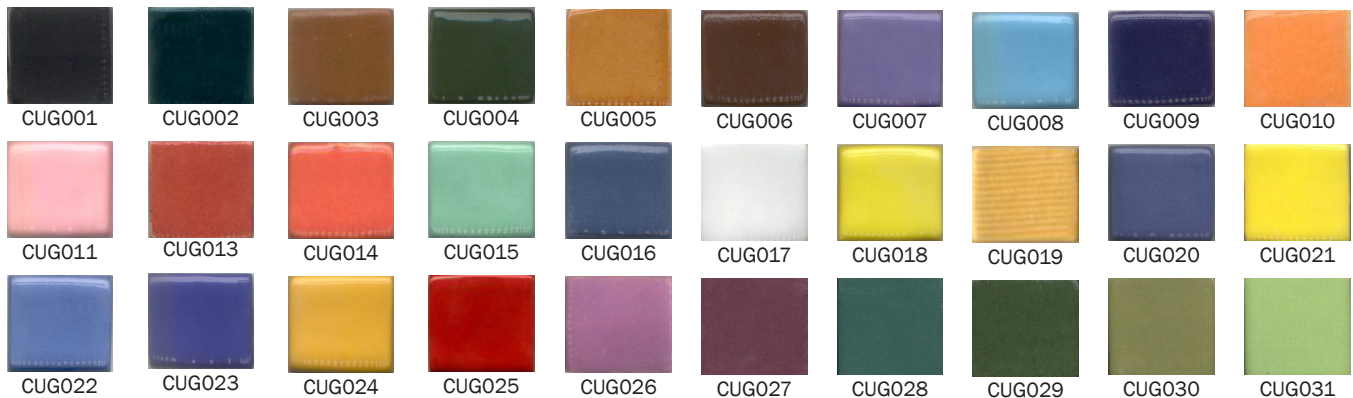

## AMACO PHASE GLAZES

Designed to induce controlled phase separation that can create mesmerizing patterns and fun gradients within the glaze. Mixable colors for a custom color palette. Look great under or over Potter's Choice Glazes with 3 coats each. Food Safe. **Sold in Pints only at 26.00 each**

## COYOTE CONE 6 UNDERGLAZES

Underglazes designed to be fired from cone 6 up to cone 10! Available in 4 oz. jars. Only \*CUG001 & CUG017 are stocked in pints @ \$22.00.

item #	4 oz	item #	4 oz	item #	4 oz
CUG001 .... Black *	\$7.75	CUG011 .... Pink	\$7.75	CUG022 .... Powder Blue	\$7.75
CUG002 .... Blue-Green	\$8.10	CUG013 .... Red	\$12.00	CUG023 .... Royal Blue	\$7.75
CUG003 .... Brown	\$7.75	CUG014 .... Red-Orange	\$8.70	CUG024 .... Tangerine	\$9.30
CUG004 .... Cactus Green	\$7.75	CUG015 .... Sage	\$8.60	CUG025 .... Really Red	\$12.00
CUG005 .... Cinnamon	\$7.75	CUG016 .... Sky Blue	\$7.75	CUG026 .... Violet	\$14.10
CUG006 .... Dark Brown	\$7.75	CUG017 .... White *	\$7.75	CUG027 .... Burgandy	\$10.30
CUG007 .... Lavender	\$8.00	CUG018 .... Yellow	\$8.80	CUG028 .... Evergreen	\$7.75
CUG008 .... Light Blue	\$7.75	CUG019 .... Yellow-Orange	\$7.75	CUG029 .... Hunter Green	\$7.75
CUG009 .... Mazerine Blue	\$8.10	CUG020 .... Blue Pansy	\$8.80	CUG030 .... Olive	\$8.30
CUG010 .... Orange	\$9.30	CUG021 .... Buttercup	\$10.00	CUG031 .... Sea Grass	\$7.90