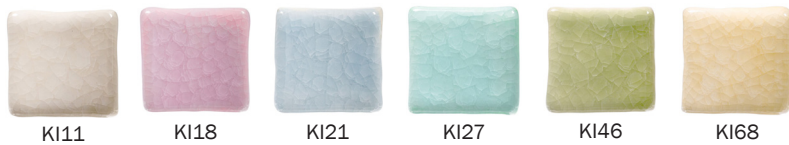

## AMACO KILN ICE GLAZES

These glazes are modeled after traditional Guan or Snowflake glazes. They feature a delicate network of fine hairline cracks (known as "crazing"). While they are translucent, they become slightly opaque where the cracks form, creating a beautiful, multi-layered visual texture. Differences in glaze application and firing technique may affect your results. These glazes are technically food safe, but due to the crazed surface, do not use on areas that come in contact with food, (ie, rims of mugs, inside mugs, bowls, or plates). Applying Kiln Ice glazes thicker than traditional AMACO glazes is critical to achieving nice crackle patterns. Multiple brushed layers is better than one thick layer.

**Sold in Pints only at \$22.00 each**

KI11 ..... Snowdrift	KI27 ..... Glacial Lake
KI18 ..... Arctic Blush	KI46 ..... Frozen Fern
KI21 ..... Winter Glass	KI68 ..... Honey Crystal

## AMACO PHASE GLAZES

Designed to induce controlled phase separation that can create mesmerizing patterns and fun gradients within the glaze. Mixable colors for a custom color palette. Look great under or over Potter's Choice Glazes with 3 coats each. Food Safe. **Sold in Pints only at 26.00 each**